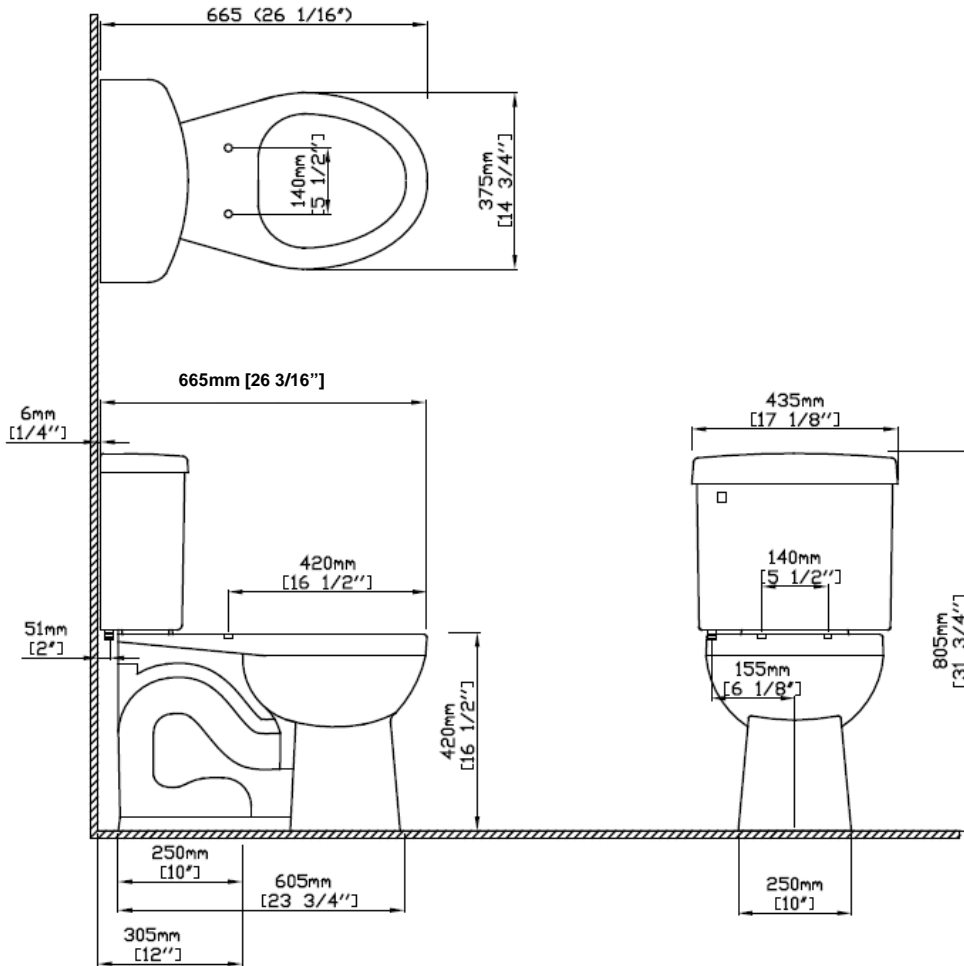

Chair-Height Round-Front Bowl 6137.218 & Tank 6137.028

Technical information:

Fixture		Included components:	
Configuration	2PC Round-Front bowl & tank	Bowl	6137.218.xx
Flushing volume	1.28 gpf / 4.8 lpf	Tank	6137.028.xx
Passageway	2 1/8 "	Silent Close Seat	9400.480.xx
Seat post hole centers	5 1/2 "	Valve Kit	9400.505.00
Fixture	Weight	Trip Lever	9400.126.xx
Bowl	L 26 3/16" x W 14 3/4" x H 16 1/2"	Bolt caps	9400.170.xx
Tank	L 7 1/2" x W 17 5/16" x H 15 1/8"	Tank lid	6137.025.xx

Product diagram:

These measurements are subject of change or cancellation. No responsibility will be assumed for use of superseded or voided pages.